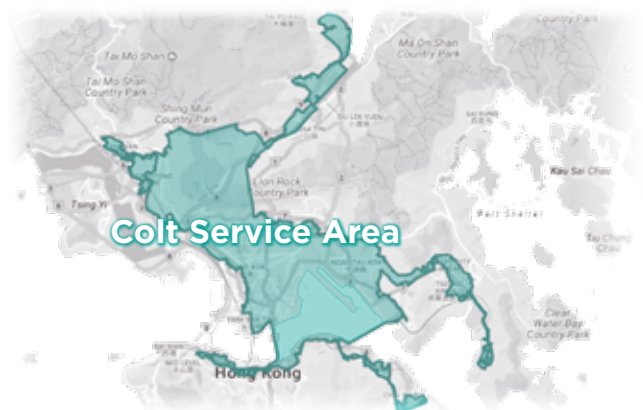

| Hong Kong Metro Service overview

Colt Wave and Ethernet services is addressing the growing demand for high bandwidth and quality network solutions in Hong Kong. Colt Wave service provides a dedicated point-to-point circuit using DWDM technology to support high-capacity and transparent optical services. Colt Ethernet service is a layer 2 carrier-grade service offering highly reliable and flexible connectivity to cloud, data centres, and retail buildings.

- **2,400+** commercial buildings, covering majority of business hubs
- 12+ Data Centres (NTT TKO newly added)