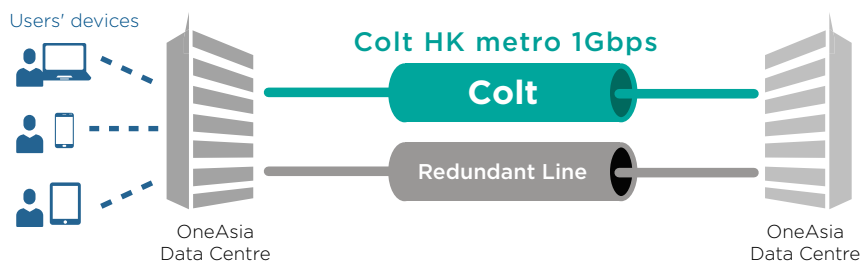

| Why Colt

Due to the company's reputation and reliability, OneAsia chose Colt to be a partner in maintaining its daily businesses. Colt has built up a good relationship with OneAsia through various events and won its trust through online advertisement including social media. Furthermore, OneAsia received positive feedback from Colt's global customer network in Asia, Europe, and the US. The breadth and depth of Colt Hong Kong Metro satisfied OneAsia.

| Future Plans

In order to widen up its solution portfolio, OneAsia plans to continue expansion in both data centre services and managed cloud service. OneAsia will also strive to improve the provision of one-stop business continuity service. A reliable connectivity partner is essential for the company to achieve the goal of becoming a "Super Connector" of data and cloud services.

| Hong Kong Metro Service overview

Colt Wave and Ethernet services is addressing the growing demand for high bandwidth and quality network solutions in Hong Kong. Colt Wave service provides a dedicated point-to-point circuit using DWDM technology to support high-capacity and transparent optical services. Colt Ethernet service is a layer 2 carrier-grade service offering highly reliable and flexible connectivity to cloud, data centres, and retail buildings.

- **2,400+** commercial buildings, covering majority of business hubs
- 12+ Data Centres (NTT TKO newly added)

- Colt Ethernet Hub & Spoke
- Colt Ethernet VPN
- Colt IP Access
- Colt IP Guardian

■ Website www.colt.net/asia
■ Twitter [@Colt_Technology](https://twitter.com/Colt_Technology)
■ YouTube [Colt Technology Services - Asia](#)

For more information, please contact us at:
www.colt.net/asia/contact